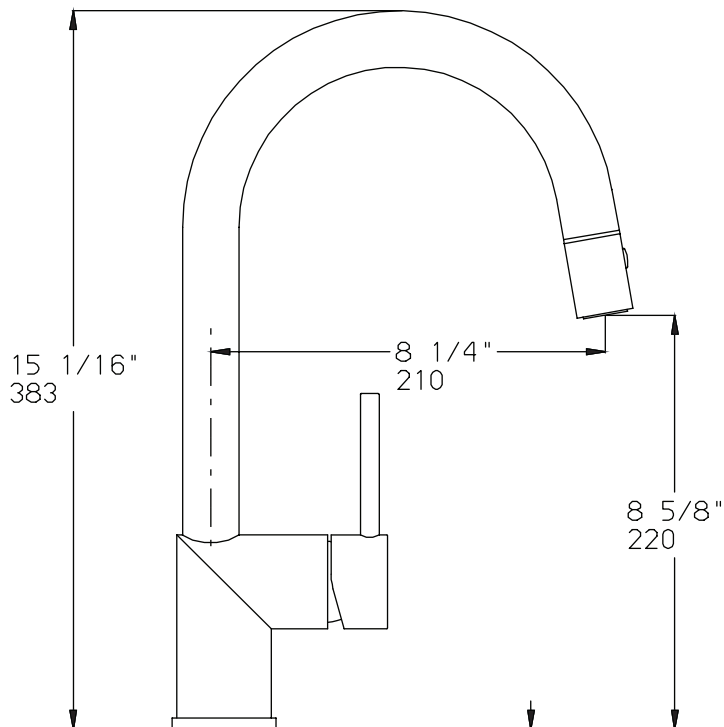

## Features and Product Information

- Smooth L-shaped design
- Metal pull-out spray head
- Single water flow option
- Stainless-Steel Finish
- Extra long (60") double-braided stainless steel hose
- Ceramic disc cartridge for trouble-free service
- Solid brass construction
- Single-mount application

## Technical Diagram