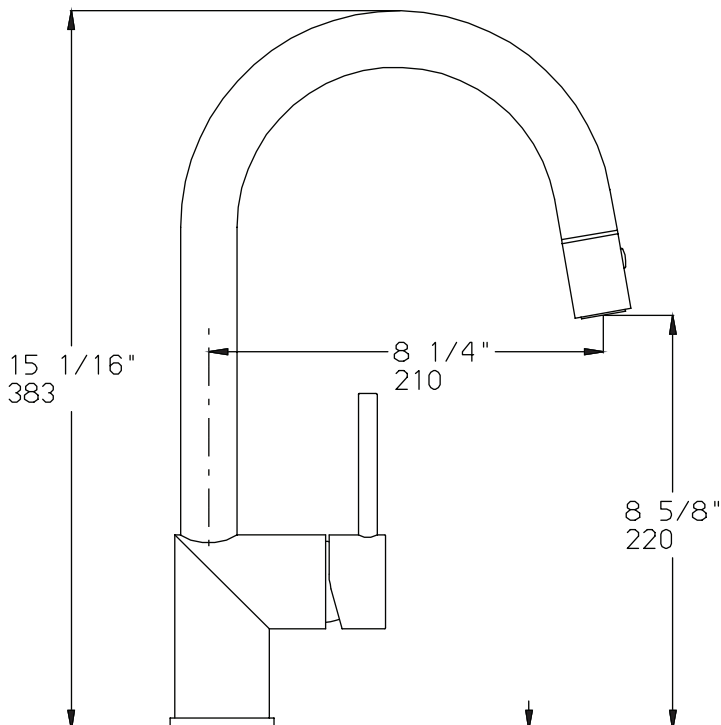

Ultra-Modern Single-Lever Pull-Down Kitchen Faucet

FA011 | Chrome

HÄHN[®]

Features and Product Information

- Smooth L-shaped design
- Metal pull-out spray head
- Single water flow option
- Chrome Finish
- Extra long (60") double-braided stainless steel hose
- Ceramic disc cartridge for trouble-free service
- Solid brass construction
- Single-mount application

Technical Diagram