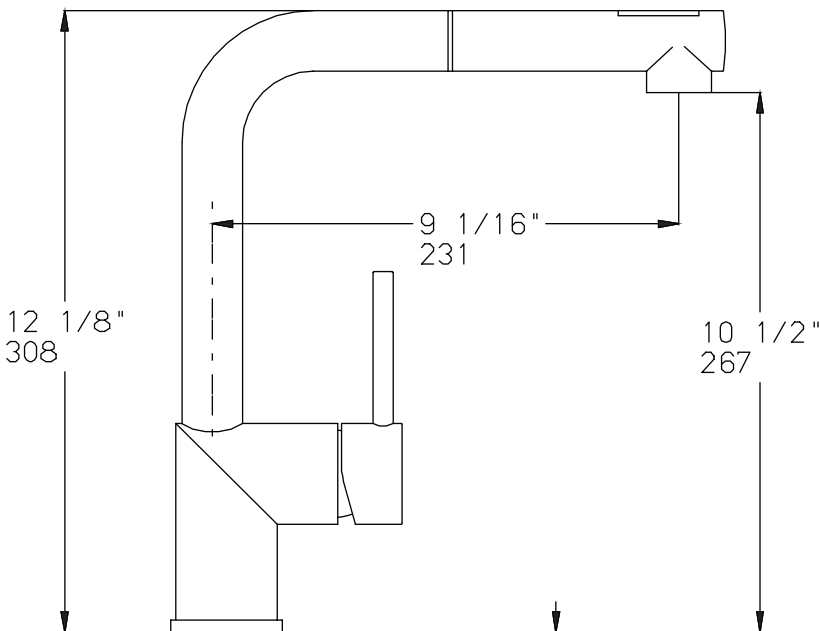

Ultra-Modern Duo Single-Lever Pull-Out Kitchen Faucet

FA010 | Stainless Steel

HÄHN[®]

Features and Product Information

- Unique L-shaped design
- Single-lever handle
- Modern metal pull-out spray head
- Two water flow options divert from spray to stream
- Stainless Steel Finish
- Extra long (60") double-braided stainless steel hose
- Ceramic disc cartridge for trouble-free service
- Solid brass construction
- Single-mount application

Technical Diagram