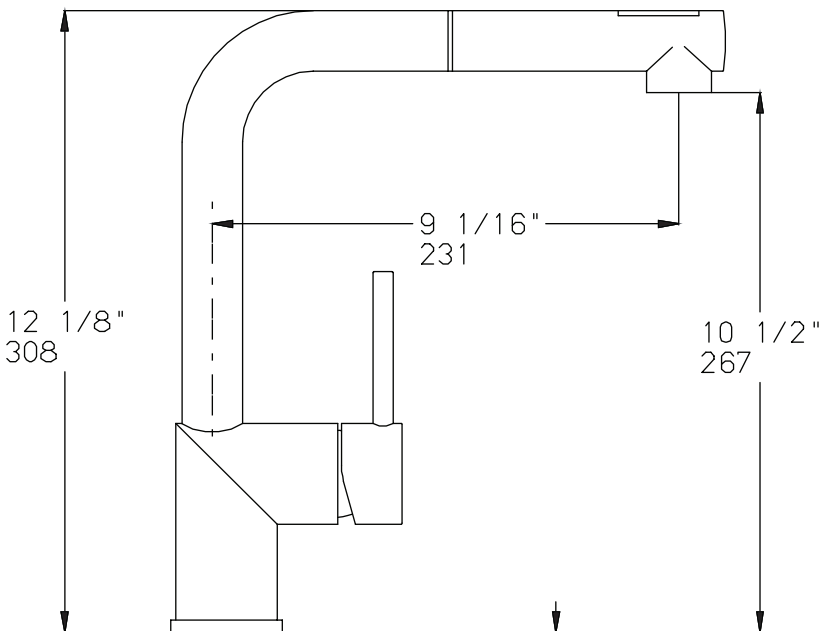

Ultra-Modern Duo Single-Lever Pull-Out Kitchen Faucet

FA009 | Chrome

HÄHN[®]

Features and Product Information

- Unique L-shaped design
- Single-lever handle
- Modern metal pull-out spray head
- Two water flow options divert from spray to stream
- Chrome Finish
- Extra long (60") double-braided stainless steel hose
- Ceramic disc cartridge for trouble-free service
- Solid brass construction
- Single-mount application

Technical Diagram