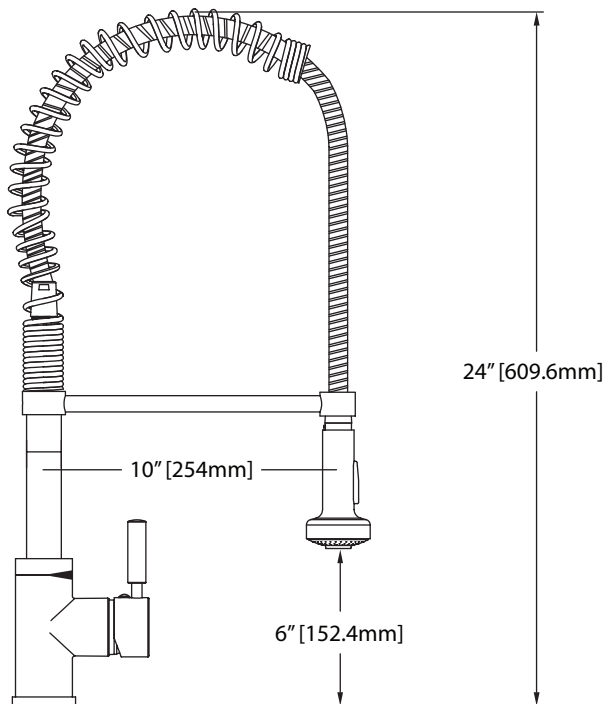

## Features and Product Information

- Modern pull-down design
- Metal sprayhead with two water flow options diverts from spray to stream
- Single-lever handle for temperature and water pressure control
- Stainless steel finish
- Extra long double-braided stainless steel hose
- Ceramic disc cartridge for trouble-free service
- Solid brass construction

## Technical Diagram