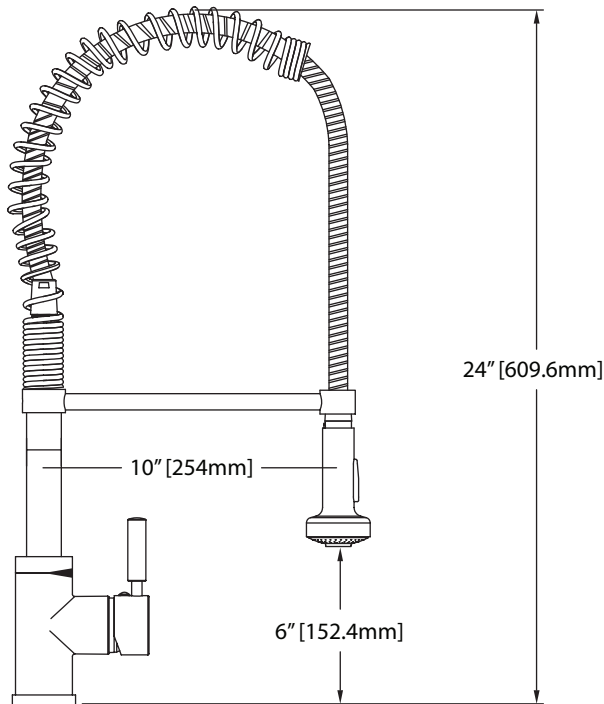

## Features and Product Information

- Modern pull-down design
- Metal sprayhead with two water flow options diverts from spray to stream
- Single-lever handle for temperature and water pressure control
- Chrome finish
- Extra long double-braided stainless steel hose
- Ceramic disc cartridge for trouble-free service
- Solid brass construction

## Technical Diagram