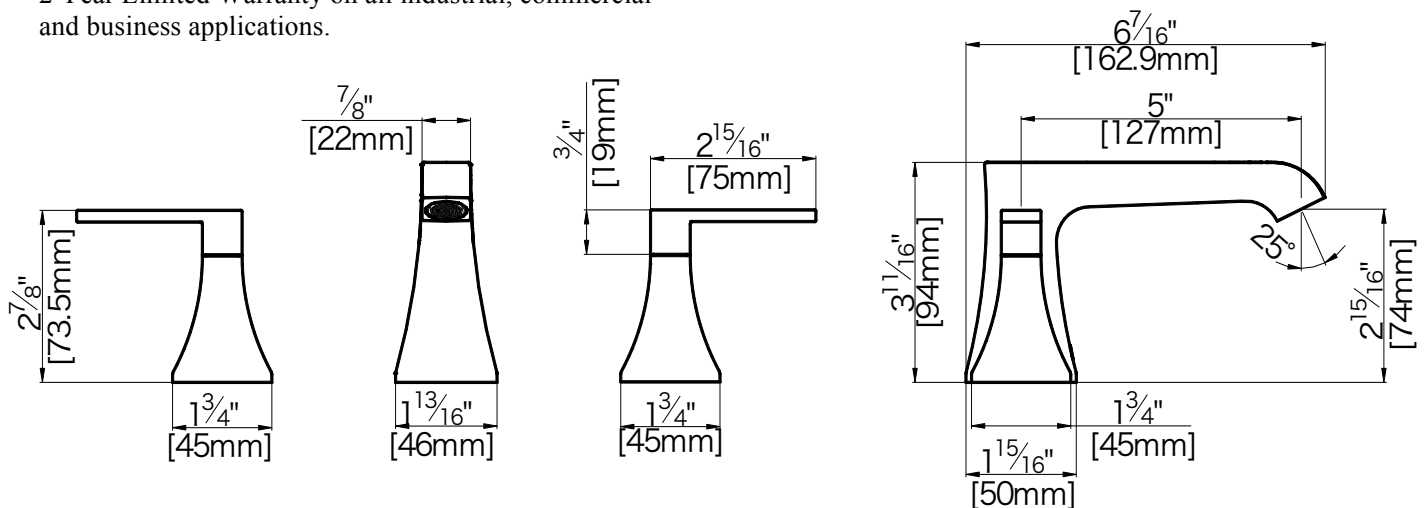

Warranty

- Limited Lifetime Faucet Warranty against material and manufacturing defects for residential use.
- 2 Year Limited Warranty on all industrial, commercial and business applications.

Model: F15006