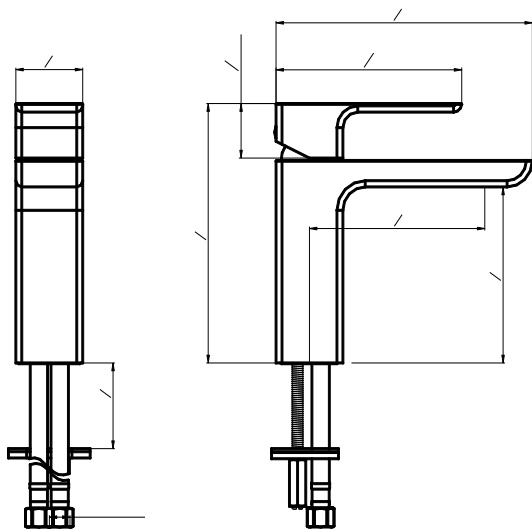

fluid

Innovative fixtures for life

SPECIFICATIONS

Specifications

- Heavy brass construction for durability and reliability
- Kerox ceramic cartridge ensures life long trouble-free service
- Single lever handle operation allows both volume and temperature control
- Max-temperature limit stop for added safety.
- SSi Eco-Care swivel aerator 1.2 gpm (4.5 lpm) at 60 psi
- Extra long flexible connection for easy installation
- Single-hole mounting with a supplied wrench tool
- 1-1/2" faucet hole size for drilling recommended
- Includes waste pop-up drain

Finish

- CP (Polished Chrome)
- PVD-BN (PVD Brushed Nickel)

Codes and Standards

- ANSI/ASME A112.18.1
- CSA B125.1
- NSF61-9
- ADA
- IAPMO / cUPC Listed
- EPA Watersense Listed

Warranty

- Limited Lifetime Faucet Warranty against material and manufacturing defects for residential use.
- 2 Year Limited Warranty on all industrial, commercial and business applications.

fluid Quad Series Single Lever Lavatory Faucet Model: F16001 Model: F16002 (for vessel)

Model: F16001