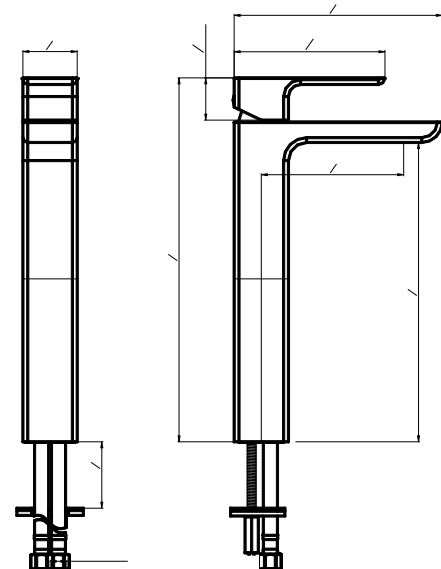

### Specifications

- Heavy brass construction for durability and reliability
- Kerox ceramic cartridge ensures life long trouble-free service
- Single lever handle operation allows both volume and temperature control
- Max-temperature limit stop for added safety.
- SSi Eco-Care swivel aerator 1.2 gpm (4.5 lpm) at 60 psi
- Extra long flexible connection for easy installation
- Single-hole mounting with a supplied wrench tool
- 1-1/2" faucet hole size for drilling recommended
- Includes waste pop-up drain

## fluid Quad Series Single Lever Lavatory Faucet Model: F16001 Model: F16002 (for vessel)

Model: F16001

Model: F16002