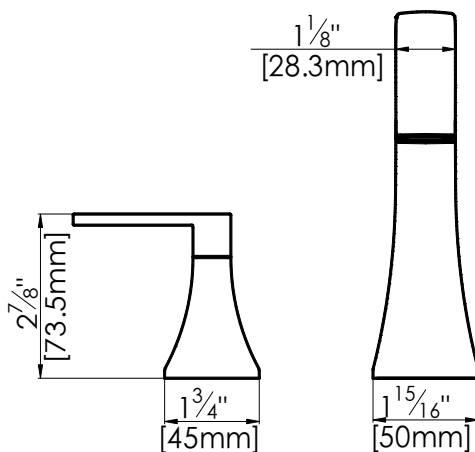

fluid

Innovative fixtures for life

SPECIFICATIONS

Specifications

- Heavy brass construction for durability and reliability
- German made Flueths ceramic cartridge ensures life long trouble free service
- Dual handle operation allows both volume and temperature control
- SSi Eco-Care aerator 1.2 gpm at 60 psi
- Stainless steel flexible connection for 6" to 8" wide installation
- 1-1/4" or 1-1/2" faucet hole size for drilling recommended
- Dual supply inlet connection – 3/8" comp & 1/2" thread
- Includes waste pop-up

Finish

- CP (Polished Chrome)
- PVD-PN (PVD Polished Nickel)

Codes and Standards

- ANSI/ASME A112.18.1
- CSA B125.1
- NSF61-9
- ADA
- IAPMO / cUPC Listed
- EPA Watersense Listed
- AB1953 California Lead Plumbing Law Certified

Warranty

- Limited Lifetime Warranty against material and manufacturing defects for residential use.
- 2 Year Limited Warranty on all industrial, commercial and business applications.

fluid Oceanside Series Dual Handle Lavatory Faucet Model: F23006

Model: F23006