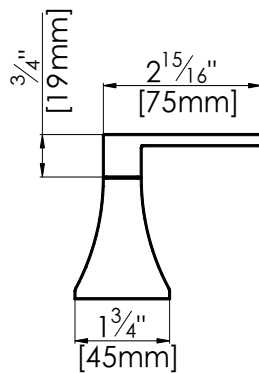

fluid

Innovative fixtures for life

SPECIFICATIONS

Specifications

- Heavy brass construction for durability and reliability
- German made Flueths ceramic cartridge ensures life long trouble free service
- Dual handle operation allows both volume and temperature control
- SSi Eco-Care aerator 1.2 gpm at 60 psi
- Stainless steel flexible connection for 6" to 8" wide installation
- 1-1/4" or 1-1/2" faucet hole size for drilling recommended
- Dual supply inlet connection – 3/8" comp & 1/2" thread
- Includes waste pop-up

Finish

- CP (Polished Chrome)
- PVD-PN (PVD Polished Nickel)

Codes and Standards

- ANSI/ASME A112.18.1
- CSA B125.1
- NSF61-9
- ADA
- IAPMO / cUPC Listed
- EPA Watersense Listed
- AB1953 California Lead Plumbing Law Certified

Warranty

- Limited Lifetime Warranty against material and manufacturing defects for residential use.
- 2 Year Limited Warranty on all industrial, commercial and business applications.

fluid Oceanside Series Dual Handle Lavatory Faucet Model: F23006

Model: F23006