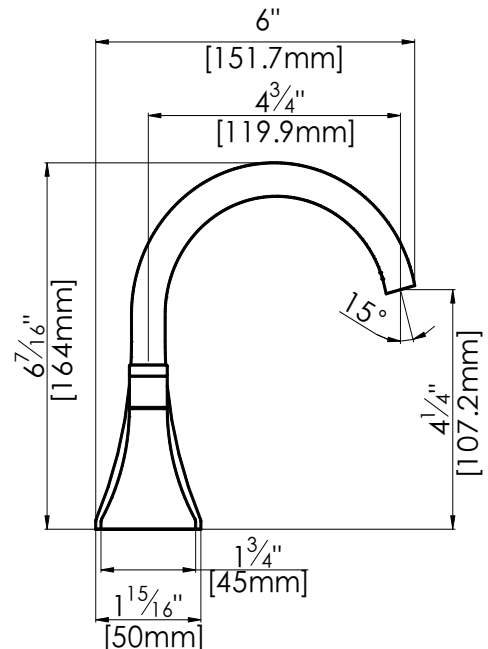

fluid

Innovative fixtures for life

SPECIFICATIONS

Specifications

- Heavy brass construction for durability and reliability
- German made Flueths ceramic cartridge ensures life long trouble free service
- Dual handle operation allows both volume and temperature control
- SSi Eco-Care aerator 1.2 gpm at 60 psi
- Stainless steel flexible connection for 6" to 8" wide installation
- 1-1/4" or 1-1/2" faucet hole size for drilling recommended
- Dual supply inlet connection – 3/8" comp & 1/2" thread
- Includes waste pop-up

Finish

- CP (Polished Chrome)
- PVD-PN (PVD Polished Nickel)

Codes and Standards

- ANSI/ASME A112.18.1
- CSA B125.1
- NSF61-9
- ADA
- IAPMO / cUPC Listed
- EPA Watersense Listed
- AB1953 California Lead Plumbing Law Certified

Warranty

- Limited Lifetime Warranty against material and manufacturing defects for residential use.
- 2 Year Limited Warranty on all industrial, commercial and business applications.

fluid Oceanside Series Dual Handle Lavatory Faucet Model: F23006

Model: F23006